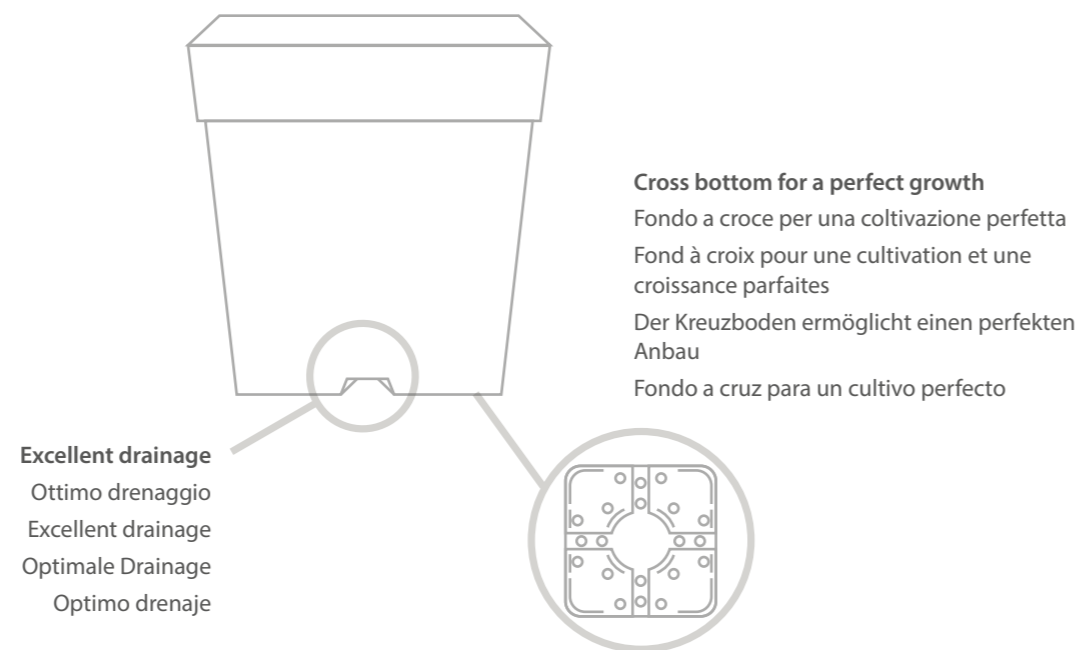

IDeL PROFESSIONAL SQUARE 28

Black

CLQ282828-000

28x28	28	14	900
-------	----	----	-----

Perfect matching with:

FLOWERBOX 85 SWS and SMART! FLOWERBOX 85 SWS

SQUARE HIGH 30 SWS and SMART! SQUARE HIGH 30 SWS

IDeL PROFESSIONAL NURSERY SQUARE