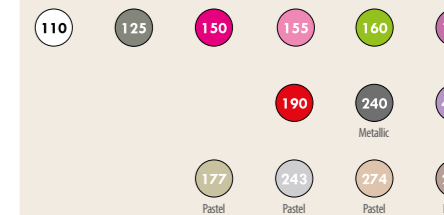

Perfectly fits 2 plants in 12 cm growing pots

LIVING FLOWERBOX 30

CLFLOWS30... | 30x15 | 13,5 | 5 | 6

Colours Collection

Clip on saucer included

Perfectly fits 2 plants in 14 cm growing pots

LIVING SQUARE

CLVQ1616-...	16x16	15	2,8	16
CLVQ1818-...	18x18	17	4,4	12
CLVQ2020-...	20x20	18,5	5,5	12