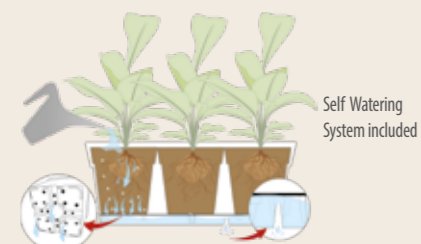

RUOTARUX8-242 3 Bags

CLASSIC MATTE SMART! FLOWERBOX 85 SWS

SMAFLSW85-... | 85x30 | 34 | 65 | 3

Colours Collection

110 120 125 177 243 274 275
Pastel Pastel Pastel Pastel

Self Watering System included

Ideal for three different plants' care