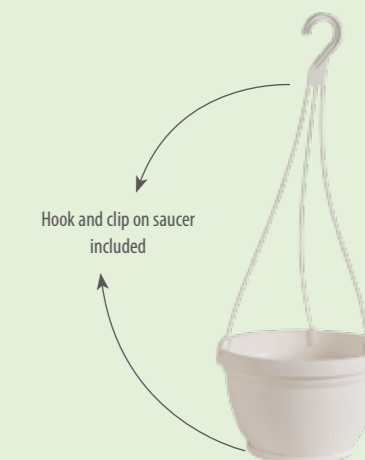

PLASTICOTTO BASIC KIT LIPARI

LIPASTA020-...	21,5/20	12,8	3	12
LIPASTA025-...	27,5/25	16	6	6

Colours Collection

- 100
- 110
- 120
- 125
- 140
- 150
- 160
- 180
- 420