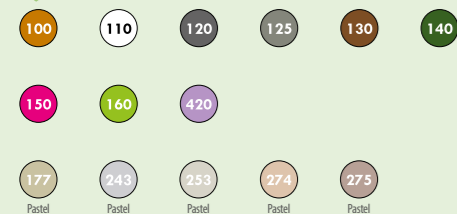

Adjustable Iron Support

FER012-000	50	6

Adjustable brackets maximum extension 16 cm / 6,3 inches

PLASTICOTTO GREEK KIT VERSILIA GHOST

TBSTB050FI-... | 50x18 | 16 | 9 | 6

Colours Collection

Ghost Iron Support included
Con Ferro Invisibile