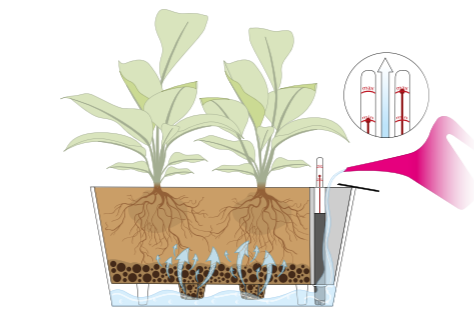

EN Mosaic range is cool and handy!

Mosaic products enhance home and garden spaces and are also very handy thanks to the self-watering method H₂O System!

EN Stop overflows!

The useful red tap permits to control water overflows, so the pots are perfect for indoor use.