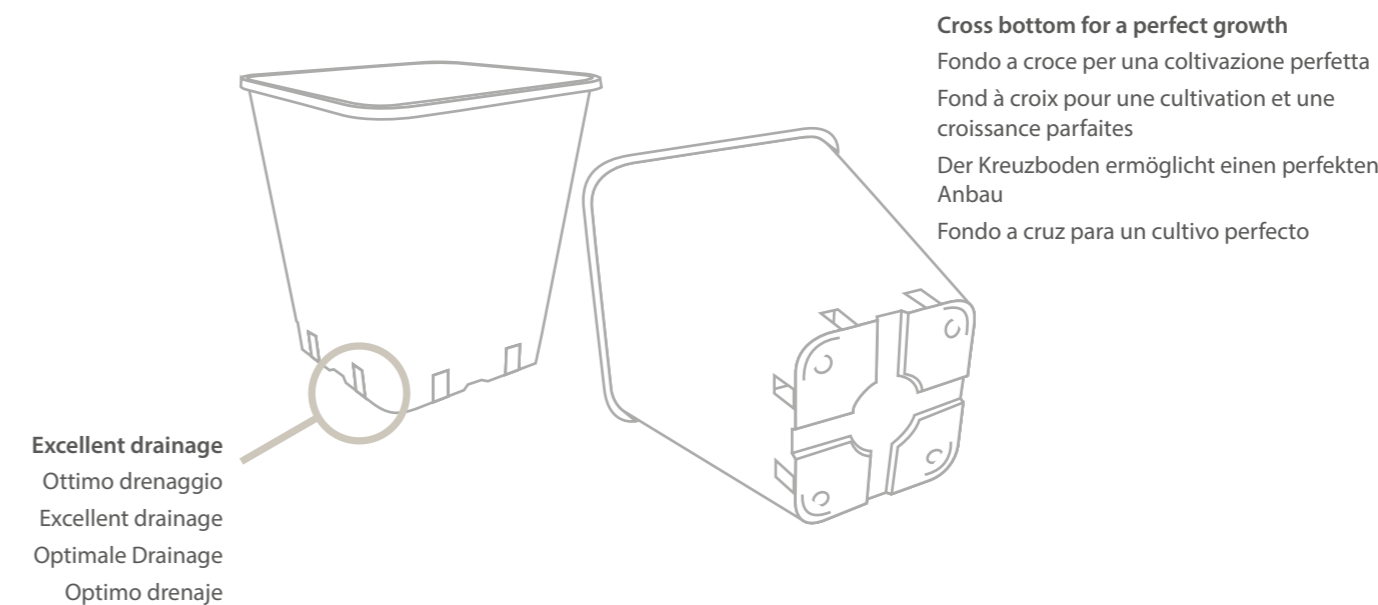

Black

VCQA0010-000	10x10	17	1,4	6.720
VCQA0012-000	12x12	13	1,2	11.250
VCQA0013-000	13x13	18	2,3	3.640
VCQA0015-000	15x15	20	3,6	5.040
VCQA0022-000	22x22	26	11	2.400