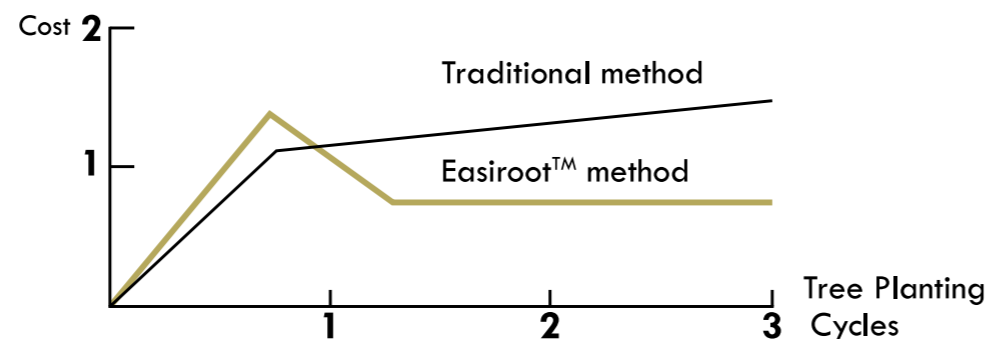

IT

Il grafico mostra la **maggiore profittabilità del metodo Easiroot™** rispetto a soluzioni alternative e non comprovate. Sebbene rappresenti un investimento un poco più ingente al momento dell'acquisto, **il costo è ammortizzato** durante il processo di coltivazione. Inoltre, il **margin dei produttori aumenta** (solitamente del **20%**) grazie all'ottenimento di un prezzo di mercato più alto, rispetto alle piante coltivate in vaso tradizionale.

FR

Le graphique montre la **rentabilité plus élevée obtenue grâce à la méthode Easiroot™**, par rapport aux solutions alternatives et non éprouvées. Bien qu'il représente un investissement légèrement plus important au moment de l'achat, le coût est amorti pendant le processus de culture. En outre, le **revenu des producteurs augmente** (généralement de **20%**) en raison des prix du marché plus élevés que ceux des plantes cultivées en pots traditionnels.

ES

En el gráfico se muestra la **mayor rentabilidad del método Easiroot™** respecto a soluciones alternativas y no comprobadas. Aunque en el momento de la compra represente una inversión un poco más elevada, **el coste se amortiza** durante el proceso de cultivo. Además, **el margen de los productores aumenta** (normalmente un **20%**) gracias a la obtención de un precio de mercado más alto respecto a las plantas cultivadas en una maceta tradicional.