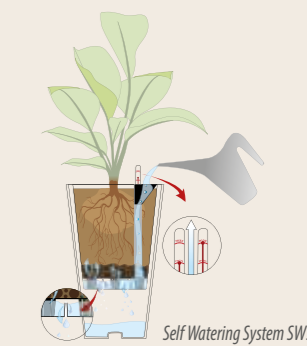

1 Lt. Pumice Stone

POMMOS001-000	8