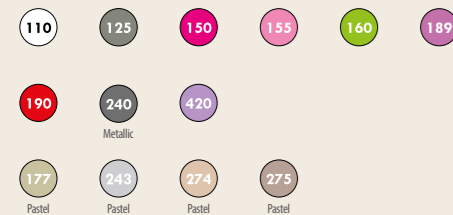

Perfectly fits 2 plants in 12 cm growing pots

LIVING FLOWERBOX 30

CLFLOWS30... | 30x15 | 13,5 | 5 | 6

Colours Collection

Clip on saucer included

Perfectly fits 2 plants in 14 cm growing pots

LIVING SQUARE

CLVQ1616-...	16x16	15	2,8	16
CLVQ1818-...	18x18	17	4,4	12
CLVQ2020-...	20x20	18,5	5,5	12