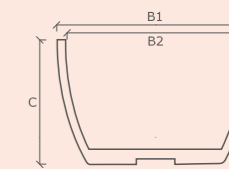

IDeLSIGN MEGALOS