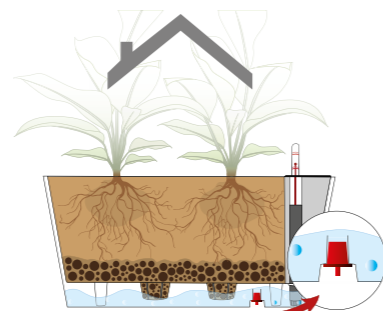

EN Mosaic range is cool and handy!

Mosaic products enhance home and garden spaces and are also very handy thanks to the self-watering method H₂O System!

EN Stop overflows!

The useful red tap permits to control water overflows, so the pots are perfect for indoor use.