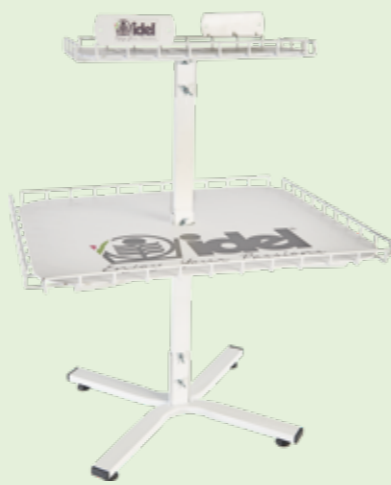

- ▶ 120x80x230h cm
- ▶ Easy to move with a lift!
- ▶ It can be used against the wall or as a divider between two aisles, showing the products from both sides

Box Display with MARINELLA

Box Display with TERME

Box Display with GROW WITH ITALIA

BYS Display with TIRRENO MINI 25 + SAUCER

Display for Plant Table with TIRRENO MINI 25 + SAUCER

Box Display with TIRRENO + IRON SUPPORT

Box Display with KIT TIRRENO

Balcony Display with TIRRENO MINI 25 + SAUCER & IRON SUPPORT